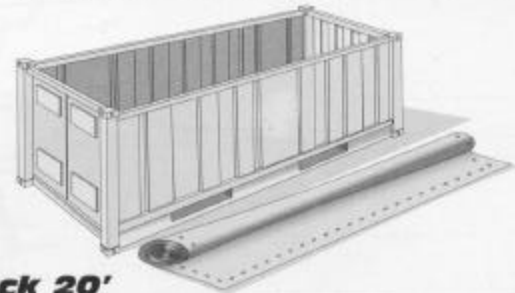

Flat Rack 20'

INSIDE LENGTH	INSIDE WIDTH	INSIDE HEIGHT	DOOR WIDTH	DOOR HEIGHT	CAPACITY	TARE WEIGHT	MAXI CARGO
18' 5"	7' 3"	7' 4"	-	-	-	5,578 Lbs	47,333 Lbs
5.620 m	2.200 m	2.233 m	-	-	-	2,530 Kgs	21,470 Kgs

Flat Rack 40'

INSIDE LENGTH	INSIDE WIDTH	INSIDE HEIGHT	DOOR WIDTH	DOOR HEIGHT	CAPACITY	TARE WEIGHT	MAXI CARGO
39' 7"	6' 10"	6' 5"	-	-	-	12,081 Lbs	85,800 Lbs
12.080 m	2.438 m	2.103 m	-	-	-	5,480 Kgs	39,000 Kgs

Flat Rack Collapsible 20'

INSIDE LENGTH	INSIDE WIDTH	INSIDE HEIGHT	DOOR WIDTH	DOOR HEIGHT	CAPACITY	TARE WEIGHT	MAXI CARGO
18' 6"	7' 3"	7' 4"	-	-	-	6,061 Lbs	61,117 Lbs
5.618 m	2.208 m	2.233 m	-	-	-	2,750 Kgs	27,730 Kgs

Flat Rack Collapsible 40' (Stak Bed)

INSIDE LENGTH	INSIDE WIDTH	INSIDE HEIGHT	DOOR WIDTH	DOOR HEIGHT	CAPACITY	TARE WEIGHT	MAXI CARGO
39' 7"	6' 10"	6' 5"	-	-	-	12,787 Lbs	85,800 Lbs
12.080 m	2.126 m	2.043 m	-	-	-	5,800 Kgs	39,000 Kgs