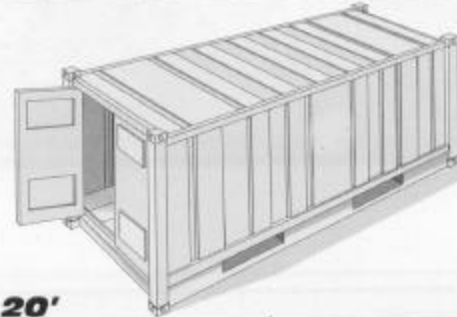

Reefer 20'

INSIDE LENGTH	INSIDE WIDTH	INSIDE HEIGHT	DOOR WIDTH	DOOR HEIGHT	CAPACITY	TARE WEIGHT	MAXI CARGO
17' 8"	7' 5"	7' 5"	7' 5"	7' 3"	1,000 Cft	7,040 Lbs	45,760 Lbs
5.425 m	2.275 m	2.260 m	2.258 m	2.216 m	28.3 Cu.m	3,200 Kgs	20,800 Kgs

Reefer 40'

INSIDE LENGTH	INSIDE WIDTH	INSIDE HEIGHT	DOOR WIDTH	DOOR HEIGHT	CAPACITY	TARE WEIGHT	MAXI CARGO
37' 8"	7' 5"	7' 2"	7' 5"	7' 0"	2,040 Cft	10,780 Lbs	56,276 Lbs
11.493 m	2.270 m	2.197 m	2.282 m	2.155 m	57.8 Cu.m	4,900 Kgs	25,580 Kgs

Reefer 40' High Cube

INSIDE LENGTH	INSIDE WIDTH	INSIDE HEIGHT	DOOR WIDTH	DOOR HEIGHT	CAPACITY	TARE WEIGHT	MAXI CARGO
37' 11"	7' 6"	8' 2"	7' 6"	8' 0"	2,344 Cft	9,900 Lbs	57,561 Lbs
11.557 m	2.294 m	2.500 m	2.294 m	2.440 m	66.6 Cu.m	4,500 Kgs	25,980 Kgs

Open Top 20' (Upgraded also available)

INSIDE LENGTH	INSIDE WIDTH	INSIDE HEIGHT	DOOR WIDTH	DOOR HEIGHT	CAPACITY	TARE WEIGHT	MAXI CARGO
19' 4"	7' 7"	7' 8"	7' 6"	7' 2"	1,136 Cft	5,280 Lbs	47,620 Lbs
5.894 m	2.311 m	2.354 m	2.286 m	2.184 m	32.23 Cu.m	2,400 Kgs	21,600 Kgs

Open Top 40'

INSIDE LENGTH	INSIDE WIDTH	INSIDE HEIGHT	DOOR WIDTH	DOOR HEIGHT	CAPACITY	TARE WEIGHT	MAXI CARGO
39' 5"	7' 8"	7' 8"	7' 8"	7' 5"	2,350 Cft	8,490 Lbs	58,710 Lbs
12.028 m	2.350 m	2.345 m	2.341 m	2.274 m	65.5 Cu.m	3,850 Kgs	26,630 Kgs